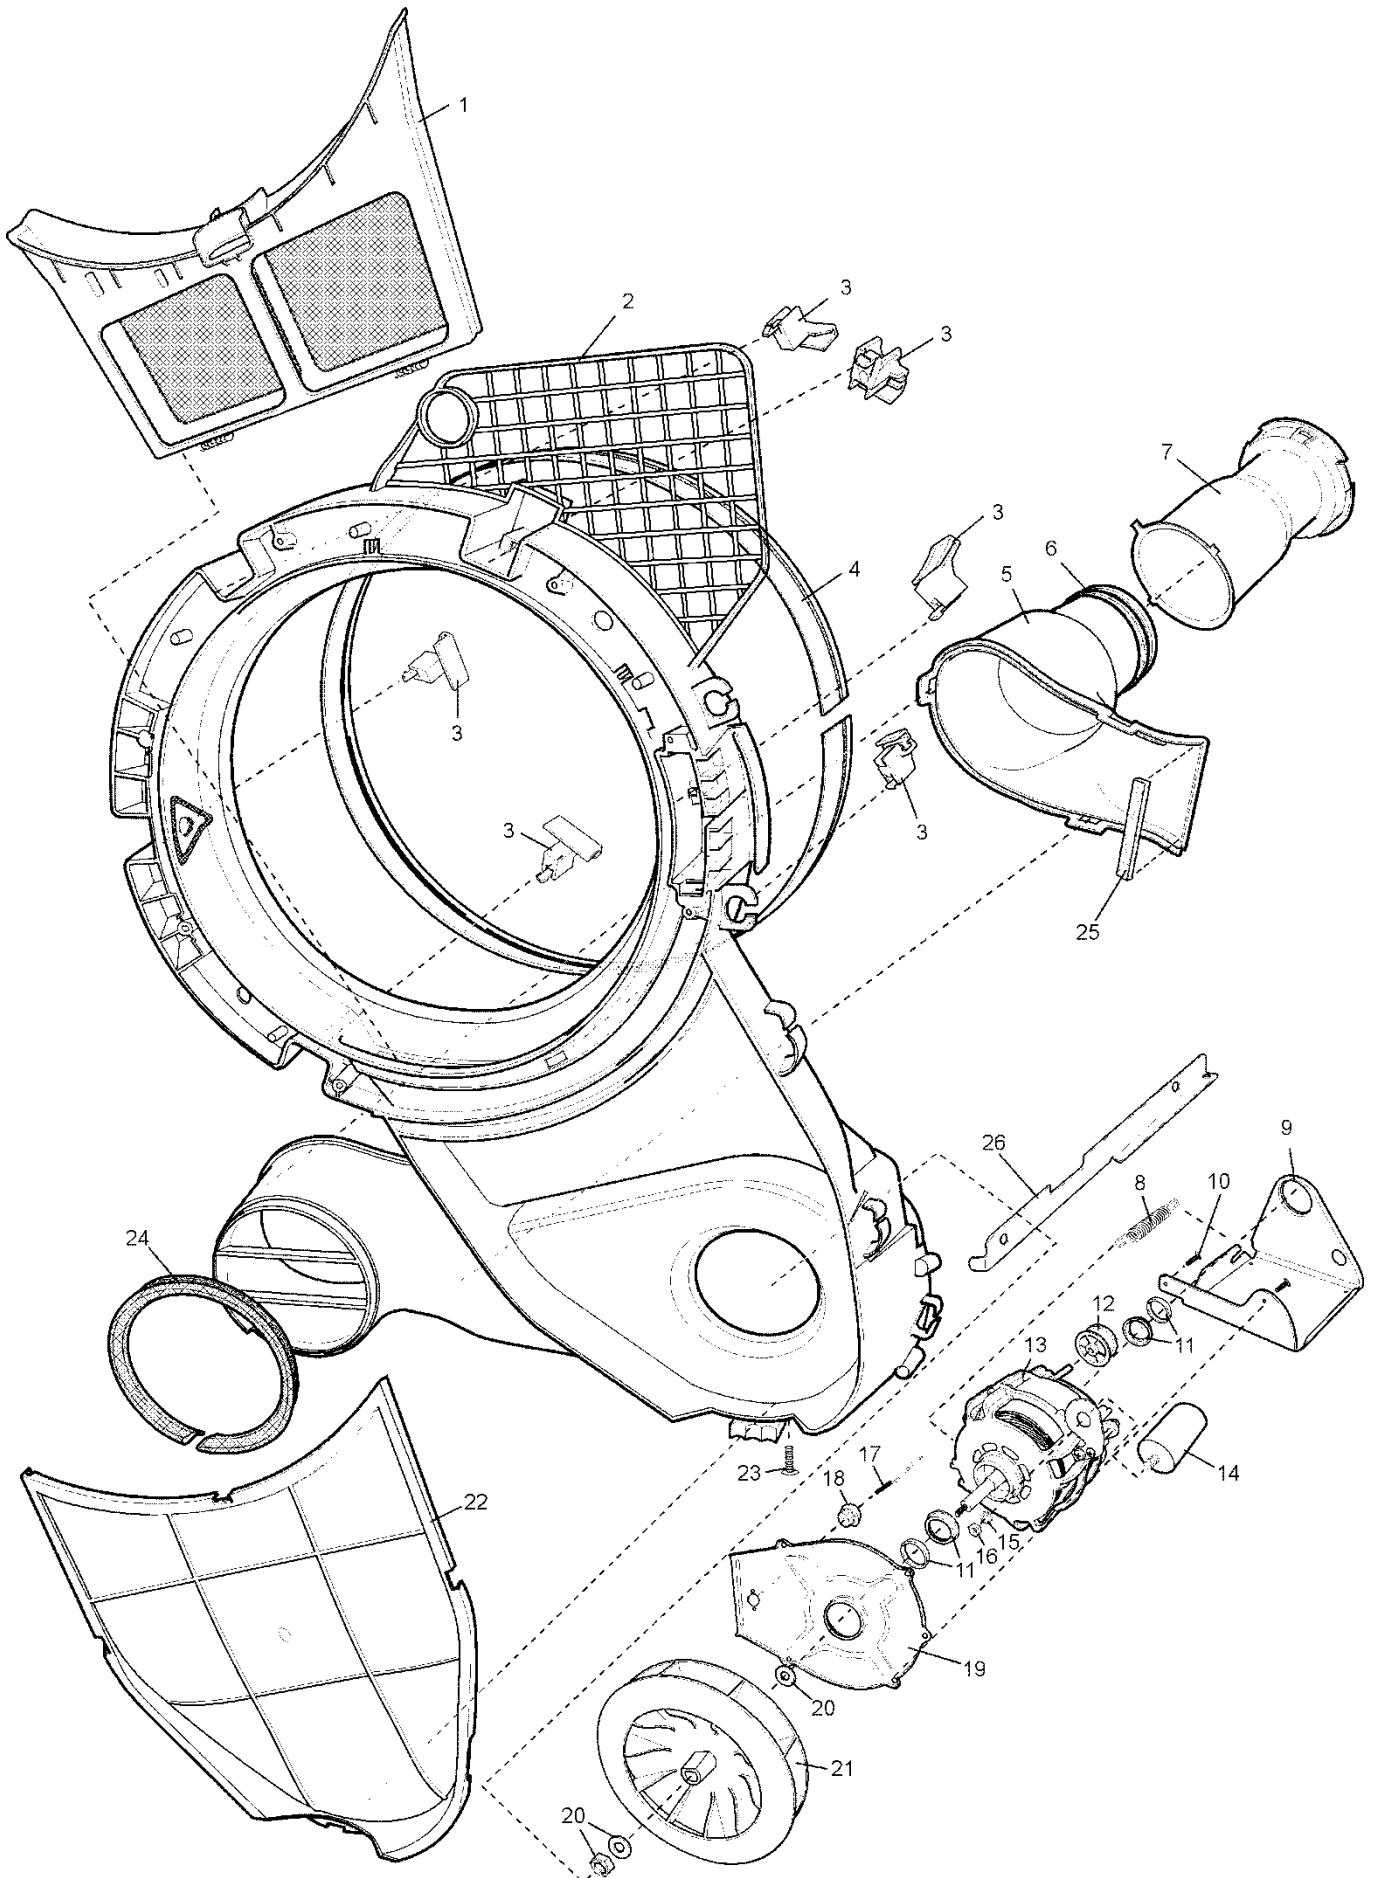

Completed document

Model: WDV6051

PNC: 91600209600

MODELS: WDV6051

EX. VIEW DRAWING 5241B
DOOR ASSEMBLY