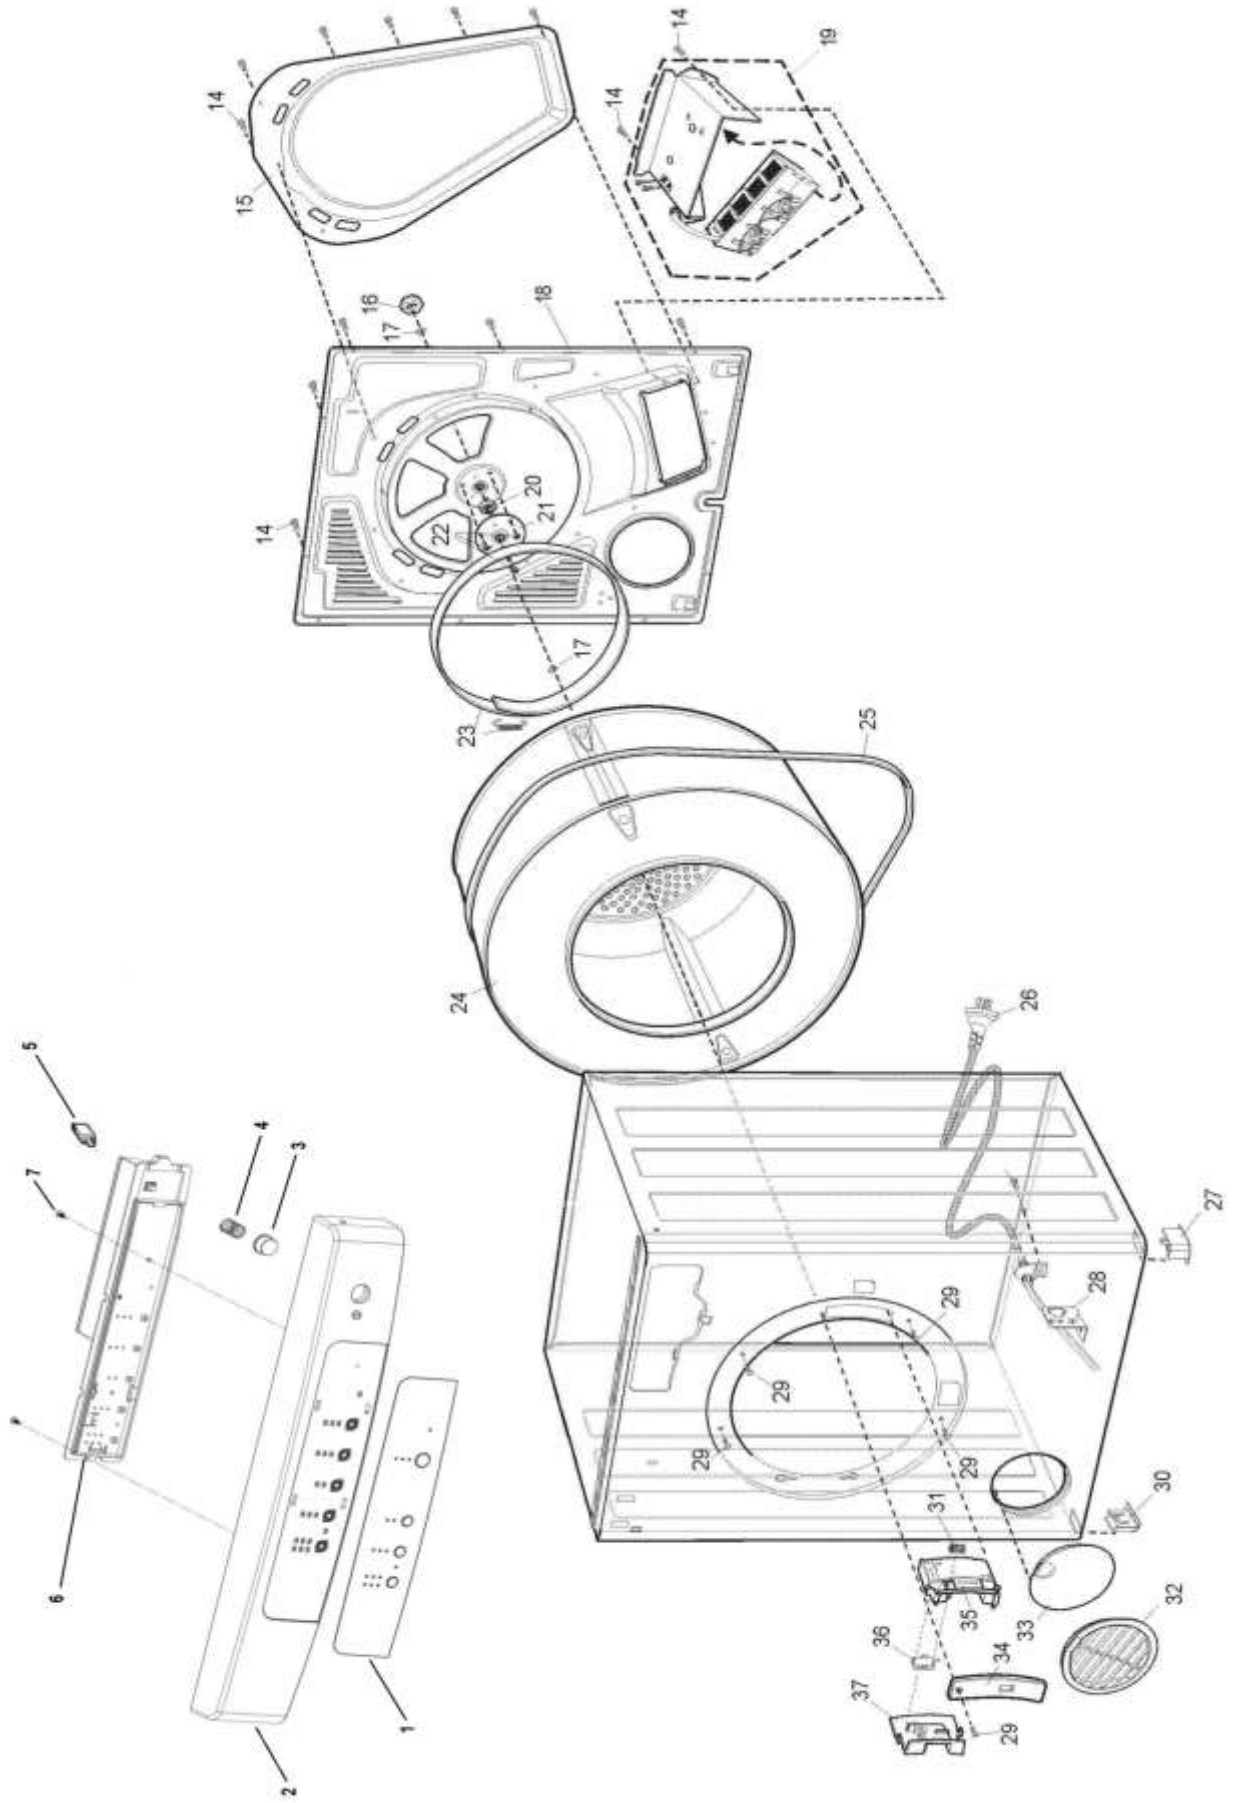

Completed document

Model: WDV6051

PNC: 91600209600

MODELS: WDV6051

EX. VIEW DRAWING 5241B
DOOR ASSEMBLY